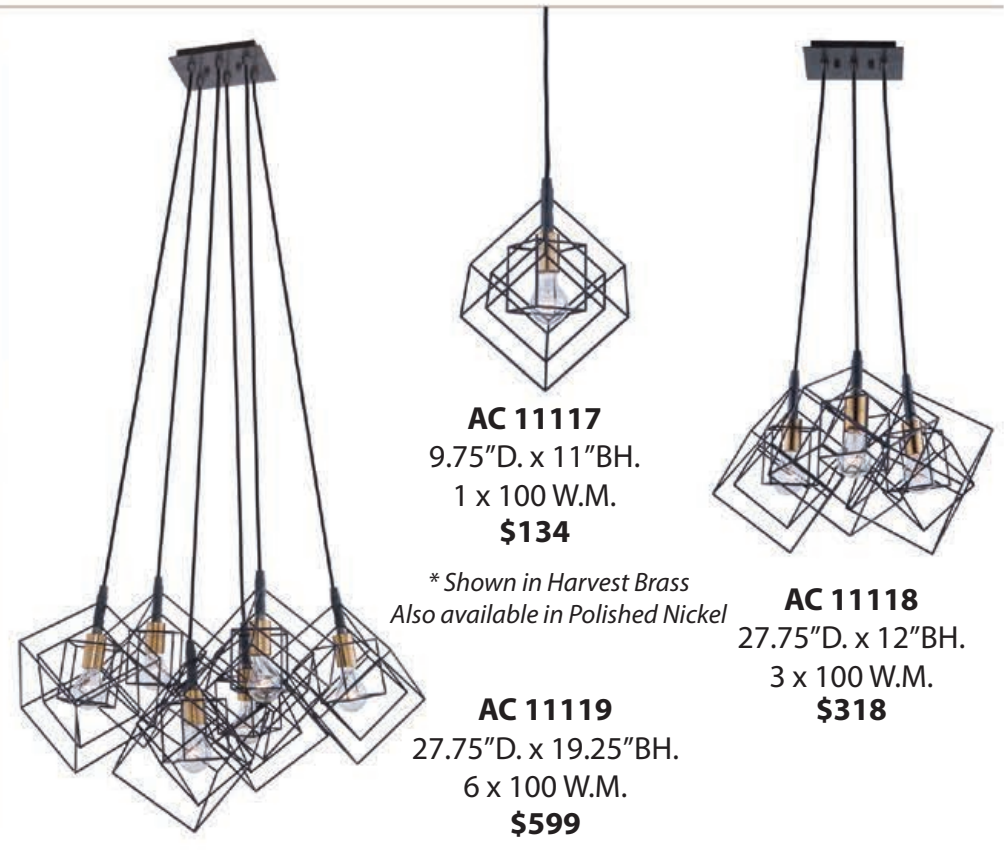

AC 11204
25"L. x 25"W. x 28"BH.
4 x 60 W.C.
\$499

AC 11208
32"L. x 32"W. x 35"BH.
8 x 60 W.C. **\$659**

AC 11442
20.5"D. x 13.25"H.
3 x 60 W.C.
(Flush Mount)
(LED Bulbs Included)
\$349

In Scene
AC 11440
31.5"D. x 31.5"BH.
8 x 60 W.C. **\$779**

Matte Black & Satin Brass

AC 11441
37"D. x 38"BH.
12 x 60 W.C. **\$999**
(LED Bulbs Included)

AC 11117
9.75"D. x 11"BH.
1 x 100 W.M.
\$134

** Shown in Harvest Brass
Also available in Polished Nickel*

AC 11119
27.75"D. x 19.25"BH.
6 x 100 W.M.
\$599

AC 10881 OB, CH
12"L. x 12"W. x 12" BH.
54" Max.
1 x 100 W.M.
**CH \$159
OB \$144**

Designed by
LIGHTING PULSE

1.1K

21 Comments 551 Shares

AC 7988
 28.5"D. x 34.5"BH.
 8 Light - LED
 (3865 Lumens)
\$569

706

176 Comments 163 Shares

AC 7980
 19.75"D. x 3.25"H.
 10 Light - LED
 (2802 Lumens)
\$289

CRI 80 | 3000K | DIMMABLE
 5 YR WARRANTY ON LED

Chrome

AC 7989
 39.5"L. x 7.5"W. x 25.5"BH.
 9 Light - LED (3950 Lumens) **\$579**