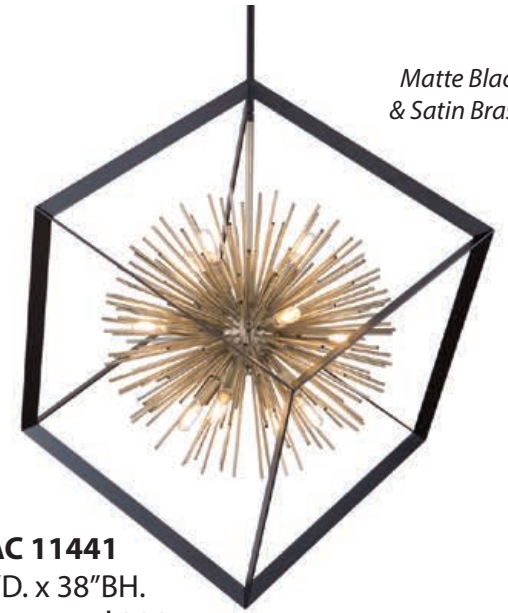

Matte Black & Satin Brass

AC 11441
37"D. x 38"BH.
12 x 60 W.C. **\$999**
(LED Bulbs Included)

AC 11117
9.75"D. x 11"BH.
1 x 100 W.M.
\$134

** Shown in Harvest Brass
Also available in Polished Nickel*

AC 11119
27.75"D. x 19.25"BH.
6 x 100 W.M.
\$599