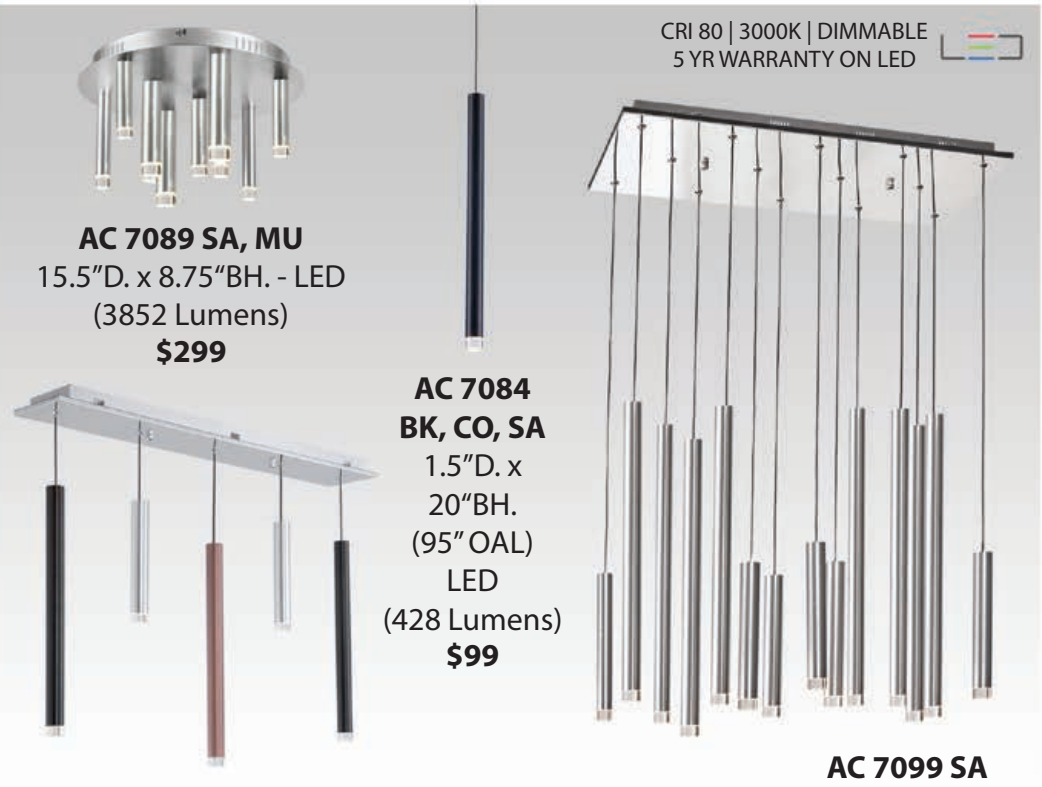

176 Comments 163 Shares

AC 7980
 19.75"D. x 3.25"H.
 10 Light - LED
 (2802 Lumens)
\$289

CRI 80 | 3000K | DIMMABLE
 5 YR WARRANTY ON LED

Chrome

AC 7989
 39.5"L. x 7.5"W. x 25.5"BH.
 9 Light - LED (3950 Lumens) **\$579**

CRI 80 | 3000K | DIMMABLE
 5 YR WARRANTY ON LED

AC 7089 SA, MU
 15.5"D. x 8.75"BH. - LED
 (3852 Lumens)
\$299

AC 7084
BK, CO, SA
 1.5"D. x
 20"BH.
 (95" OAL)
 LED
 (428 Lumens)
\$99

AC 7085 MU
 35"L. x 6"W. x 20"BH.
 (95" OAL) LED (2076 Lumens) **\$329**