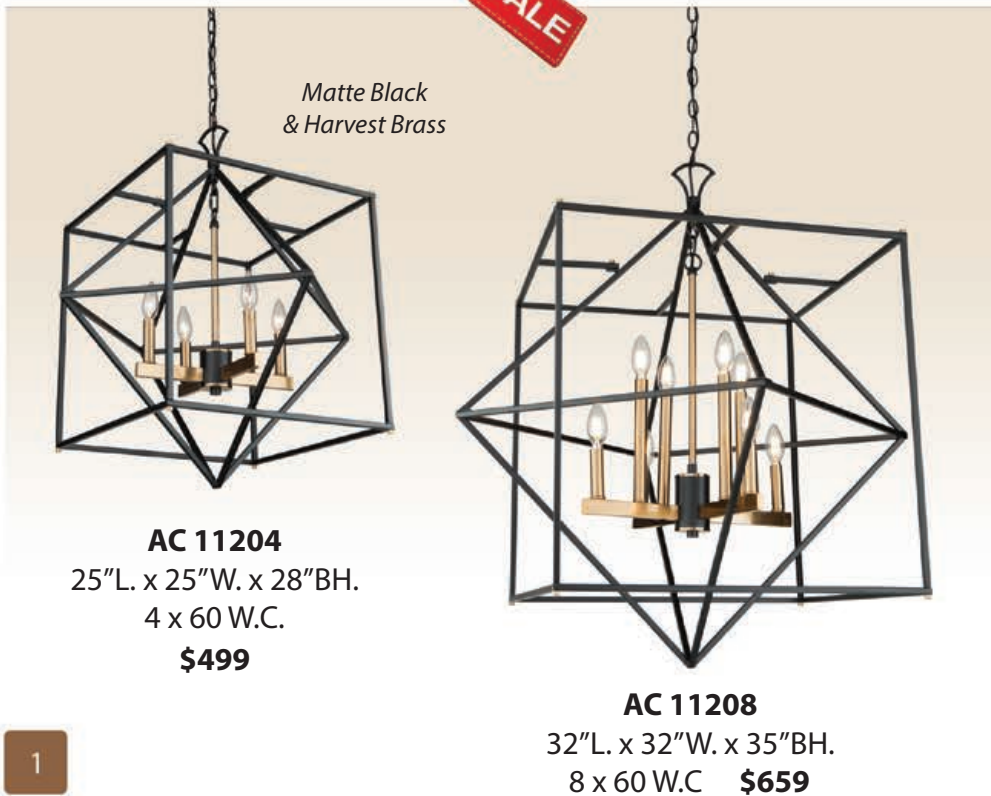

G VIRAL WITH STYLE - LIGHTING **SALES** EVENT

* PRICES VALID IN STORE ONLY FOR A LIMITED TIME & WHILE QUANTITIES LAST

   1698

176 Comments 161 Shares 390K Views

698

176 Comments 161 Shares 390K Views

Matte Black & Harvest Brass

AC 11204
25"L. x 25"W. x 28"BH.
4 x 60 W.C.
\$499

AC 11208
32"L. x 32"W. x 35"BH.
8 x 60 W.C. **\$659**

AC 11442
20.5"D. x 13.25"H.
3 x 60 W.C.
(Flush Mount)
(LED Bulbs Included)
\$349

In Scene
AC 11440
31.5"D. x 31.5"BH.
8 x 60 W.C. **\$779**

Matte Black & Satin Brass

AC 11441
37"D. x 38"BH.
12 x 60 W.C. **\$999**
(LED Bulbs Included)

AC 11117
9.75"D. x 11"BH.
1 x 100 W.M.
\$134

** Shown in Harvest Brass
Also available in Polished Nickel*

AC 11119
27.75"D. x 19.25"BH.
6 x 100 W.M.
\$599

176 Comments 163 Shares

AC 7980
 19.75"D. x 3.25"H.
 10 Light - LED
 (2802 Lumens)
\$289

CRI 80 | 3000K | DIMMABLE
 5 YR WARRANTY ON LED

Chrome

AC 7989
 39.5"L. x 7.5"W. x 25.5"BH.
 9 Light - LED (3950 Lumens) **\$579**